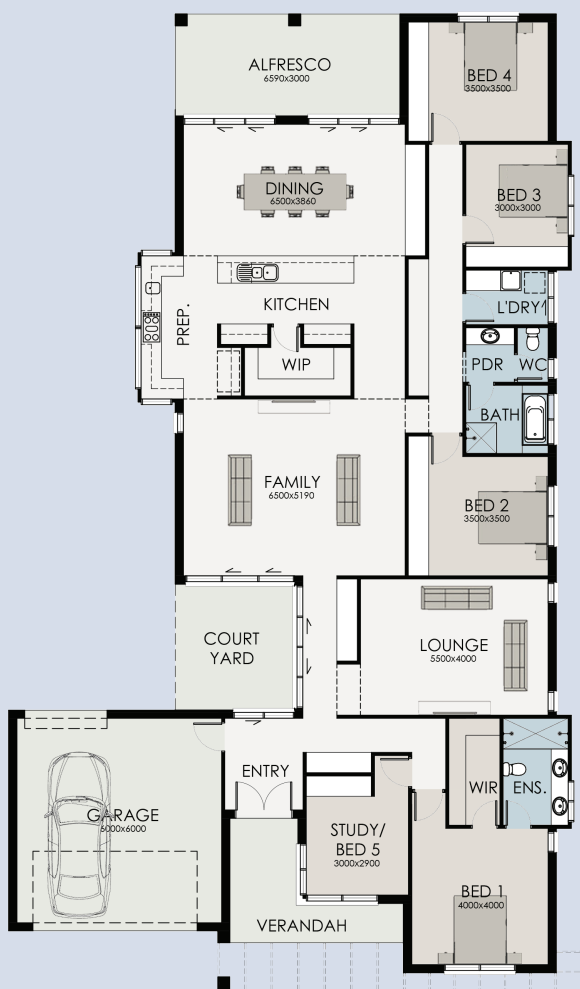

Artist's Impression Only

AQUILA

Residence	262.22 m ²
Garage	41.73 m ²
Porch	10.90 m ²
Alfresco	19.77 m ²

Total Building 334.62 m²

House Depth	28.73m
House Width	16.48m

5

2

2