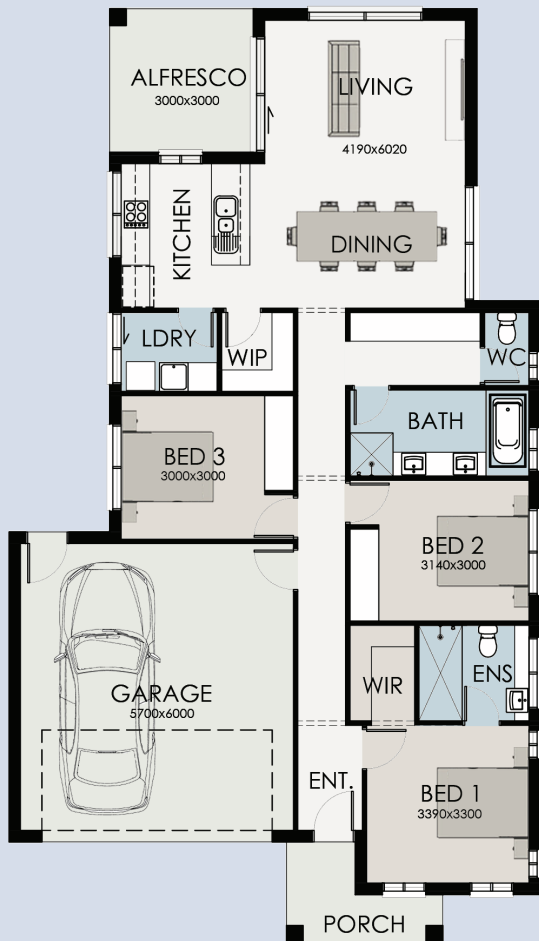

Artist's Impression Only

BOTANY

Residence	132.44 m ²
Garage	36.60 m ²
Porch	2.45 m ²
Alfresco	9.54 m ²

Total Building 181.03m²

House Depth	18.82m
House Width	12.75m

HurstHomes
Your First Choice