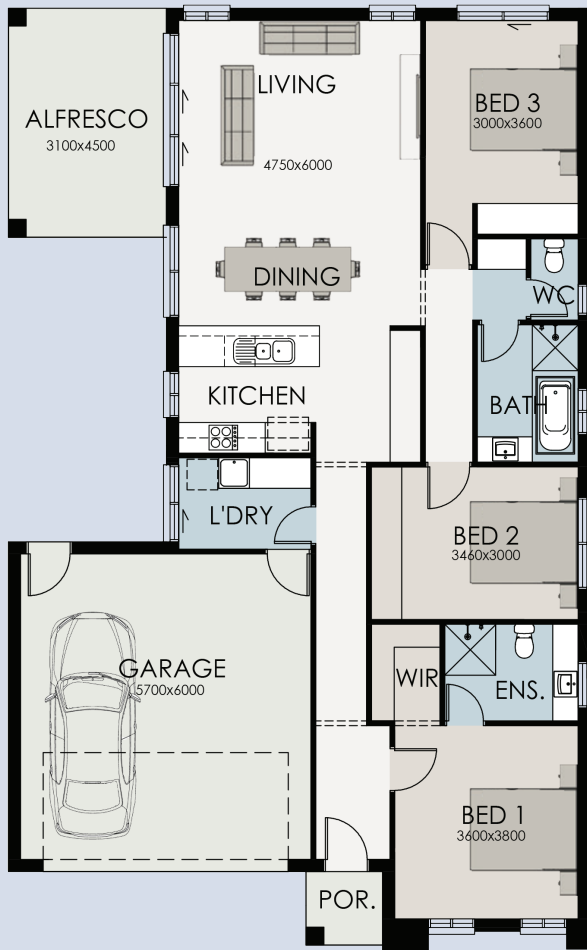

Artist's Impression Only

## BRONTE

Residence	128.74m <sup>2</sup>
Garage	37.80m <sup>2</sup>
Porch	2.16m <sup>2</sup>
Alfresco	13.94m <sup>2</sup>

**Total Building 182.64m<sup>2</sup>**

House Depth	18.60m
House Width	11.42m

3

2

2

**HurstHomes**  
*Your First Choice*