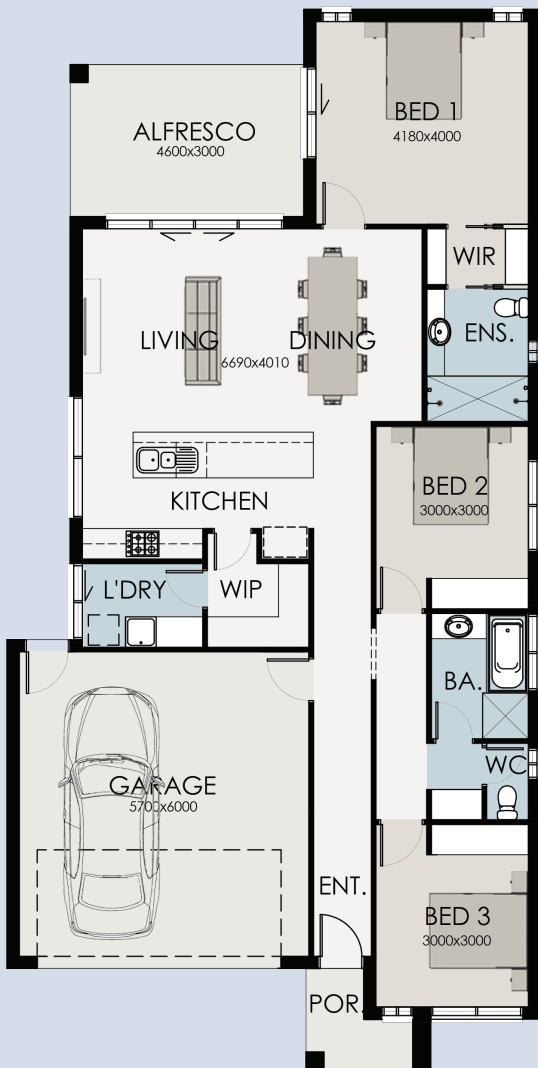

Artist's Impression Only

LINBURN

Residence	129.05 m ²
Garage	38.37 m ²
Porch	3.58 m ²
Alfresco	13.79 m ²

Total Building 184.79 m²

House Depth	20.90m
House Width	10.50m

3

2

2