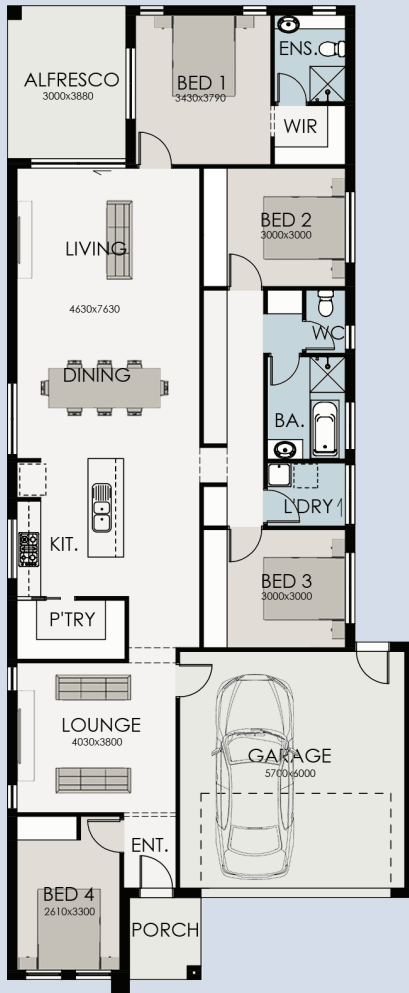

Artist's Impression Only

RYDE

Residence	166.26 m ²
Garage	37.42 m ²
Porch	3.76 m ²
Alfresco	11.64 m ²

Total Building 219.08 m²

House Depth	25.15m
House Width	10.30m

4

2

2