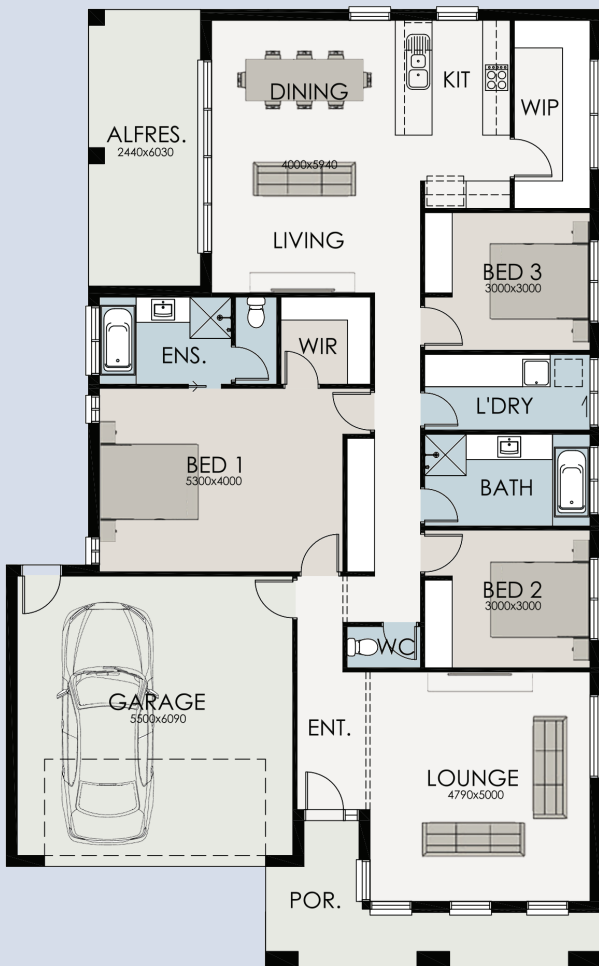

Artist's Impression Only

## CHELTENHAM

Residence	169.41 m <sup>2</sup>
Garage	40.16 m <sup>2</sup>
Porch	12.00 m <sup>2</sup>
Alfresco	14.71 m <sup>2</sup>

**Total Building 236.28 m<sup>2</sup>**

House Depth	20.88m
House Width	12.95m