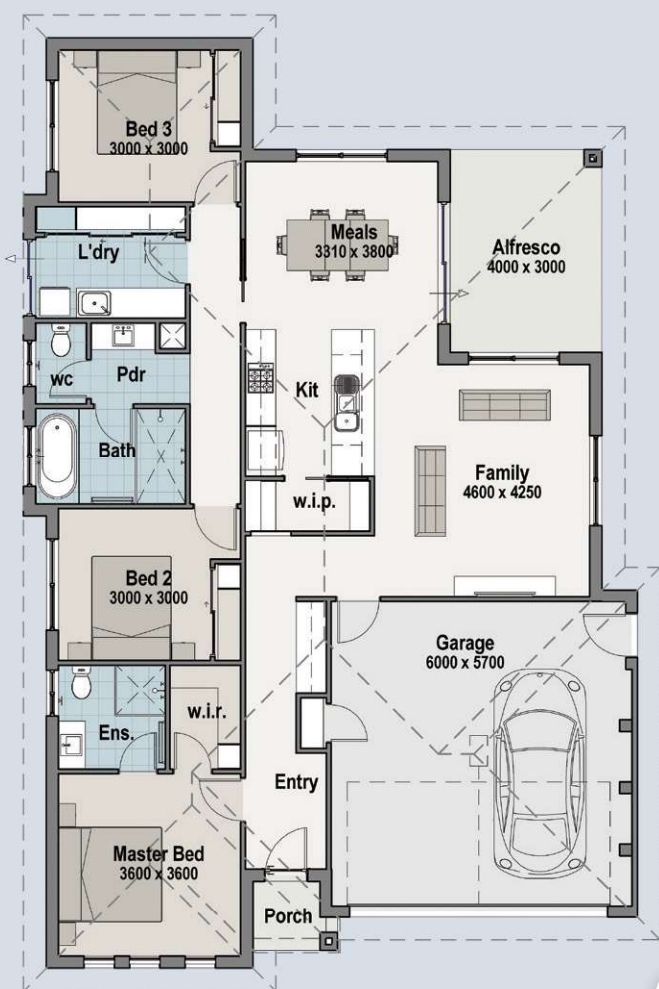

Artist's Impression Only.

## Darlington

Residence	135.24m <sup>2</sup>
Garage	38.67m <sup>2</sup>
Porch	2.04m <sup>2</sup>
Alfresco	2.00m <sup>2</sup>
<b>Total Building</b>	<b>187.95m<sup>2</sup></b>
House Depth	18.37m
House Width	12.12m